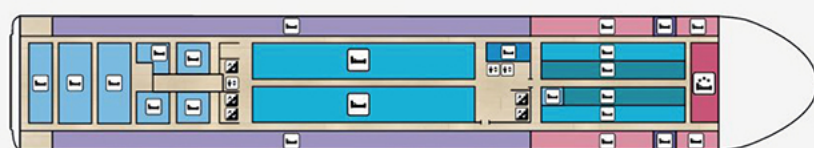

Deck 4

Zoom

- | | | |
|------------------------------|-------------------------------------|----------------------------|
| A Class Cabins (2 persons) | A Class Cabins (4 persons) | B Class Cabins (2 persons) |
| B2V Class Cabins (2 persons) | B Class Cabins (3 persons) | B Class Cabins (4 persons) |
| F Class Cabins (4 persons) | Cabins for people with disabilities | Toilets |
| Lifts | | |

Deck 5

Zoom

- | | | |
|----------------------------|------------------------------|------------------------------|
| Deluxe Cabins (3 persons) | Commodore Cabins (2 persons) | A Class Cabins (2 persons) |
| A Class Cabins (4 persons) | B Class Cabins (2 persons) | B2V Class Cabins (2 persons) |
| B Class Cabins (3 persons) | B Class Cabins (4 persons) | Lifts |

Deck 6

Zoom

- | | | |
|----------------------------|------------------------------|----------------------------|
| Suite Cabins | Commodore Cabins (2 persons) | A Class Cabins (2 persons) |
| B Class Cabins (2 persons) | B2V Class Cabins (2 persons) | Bake & Coffee |
| Duty Free | Kids Playroom | Creative Classes |
| Tax Free | Fashion Shop | Beauty Salon |

Deck 8

Zoom

- | | |
|---------------------------|----------------------------------|
| Sky Bar | Medical Center |
| Deluxe Cabins (2 persons) | Night Funny Rabbit / Smoking Bar |
| Kids Zone | Conference Halls |
| Paf Casino | Cinema |
| Toilets | Lifts |